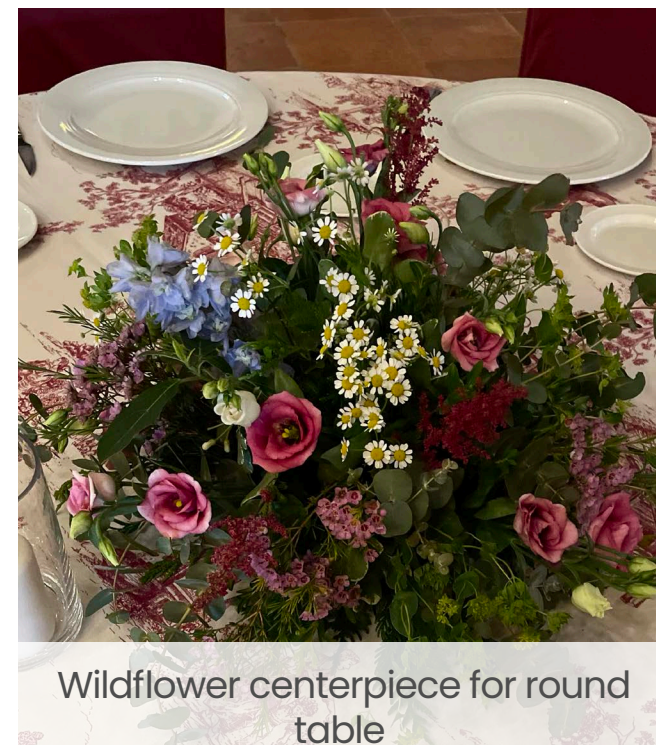

## SPRING TABLE

Sculpture vases and flower vases in bright colours  
Two aerial baskets with flower arrangement

## TABLE DECORATION

White flower vases centerpiece

Babys's breath and roses

Boho vase table runner

Lush greenery with white roses

Flower pots and tile table stand

Round classic centerpiece

Golden stand with greenery and white flowers

Wildflower centerpiece for round table

Mediterranean greenery centerpiece in height

Black stand with flower arrangement

Spring centerpiece

Xmas centerpiece

Vintage cotton box centerpiece