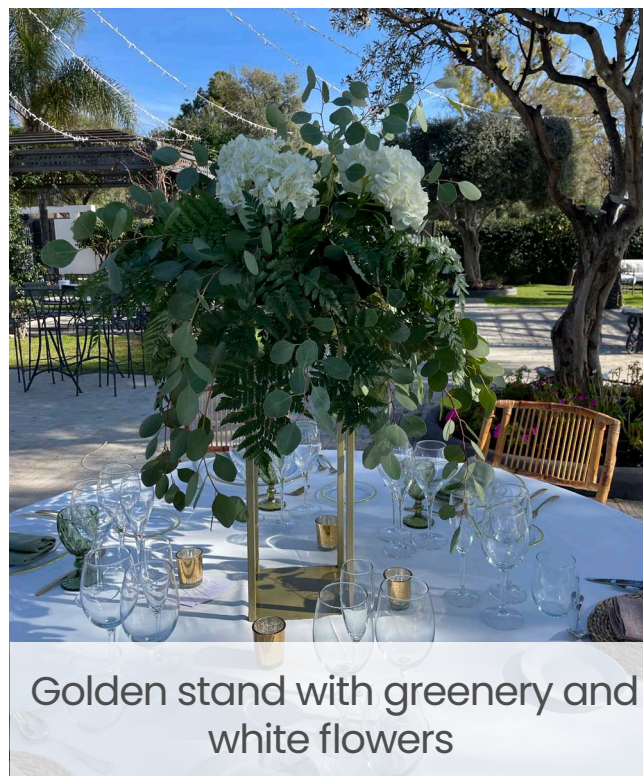

## SPRING TABLE

Sculpture vases and flower vases in bright colours  
Two aerial baskets with flower arrangement

## TABLE DECORATION

White flower vases centerpiece

Babys's breath and roses

Boho vase table runner

Lush greenery with white roses

Flower pots and tile table stand

Round classic centerpiece

Golden stand with greenery and white flowers

Wildflower centerpiece for round table

Mediterranean greenery centerpiece in height

Black stand with flower arrangement

Spring centerpiece

Xmas centerpiece

Vintage cotton box centerpiece