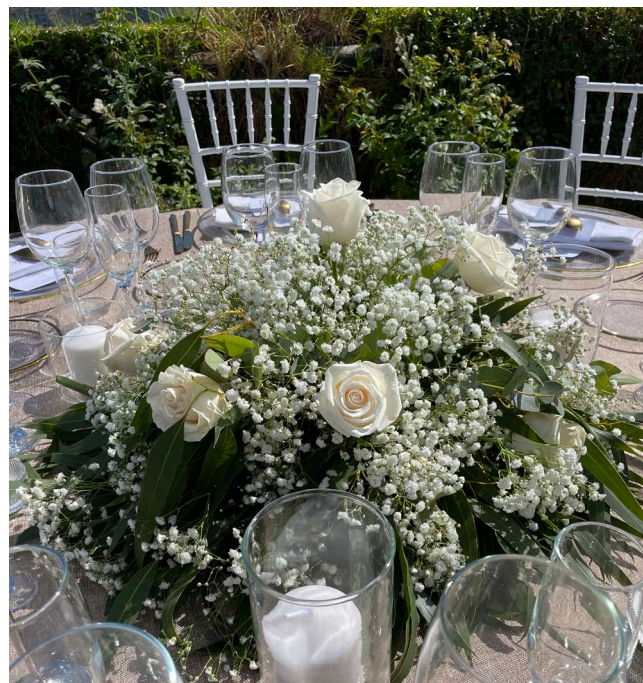

## SPRING TABLE

Sculpture vases and flower vases in bright colours  
Two aerial baskets with flower arrangement

## TABLE DECORATION

White flower vases centerpiece

Babys's breath and roses

Boho vase table runner

Lush greenery with white roses

Flower pots and tile table stand

Round classic centerpiece

Golden stand with greenery and white flowers