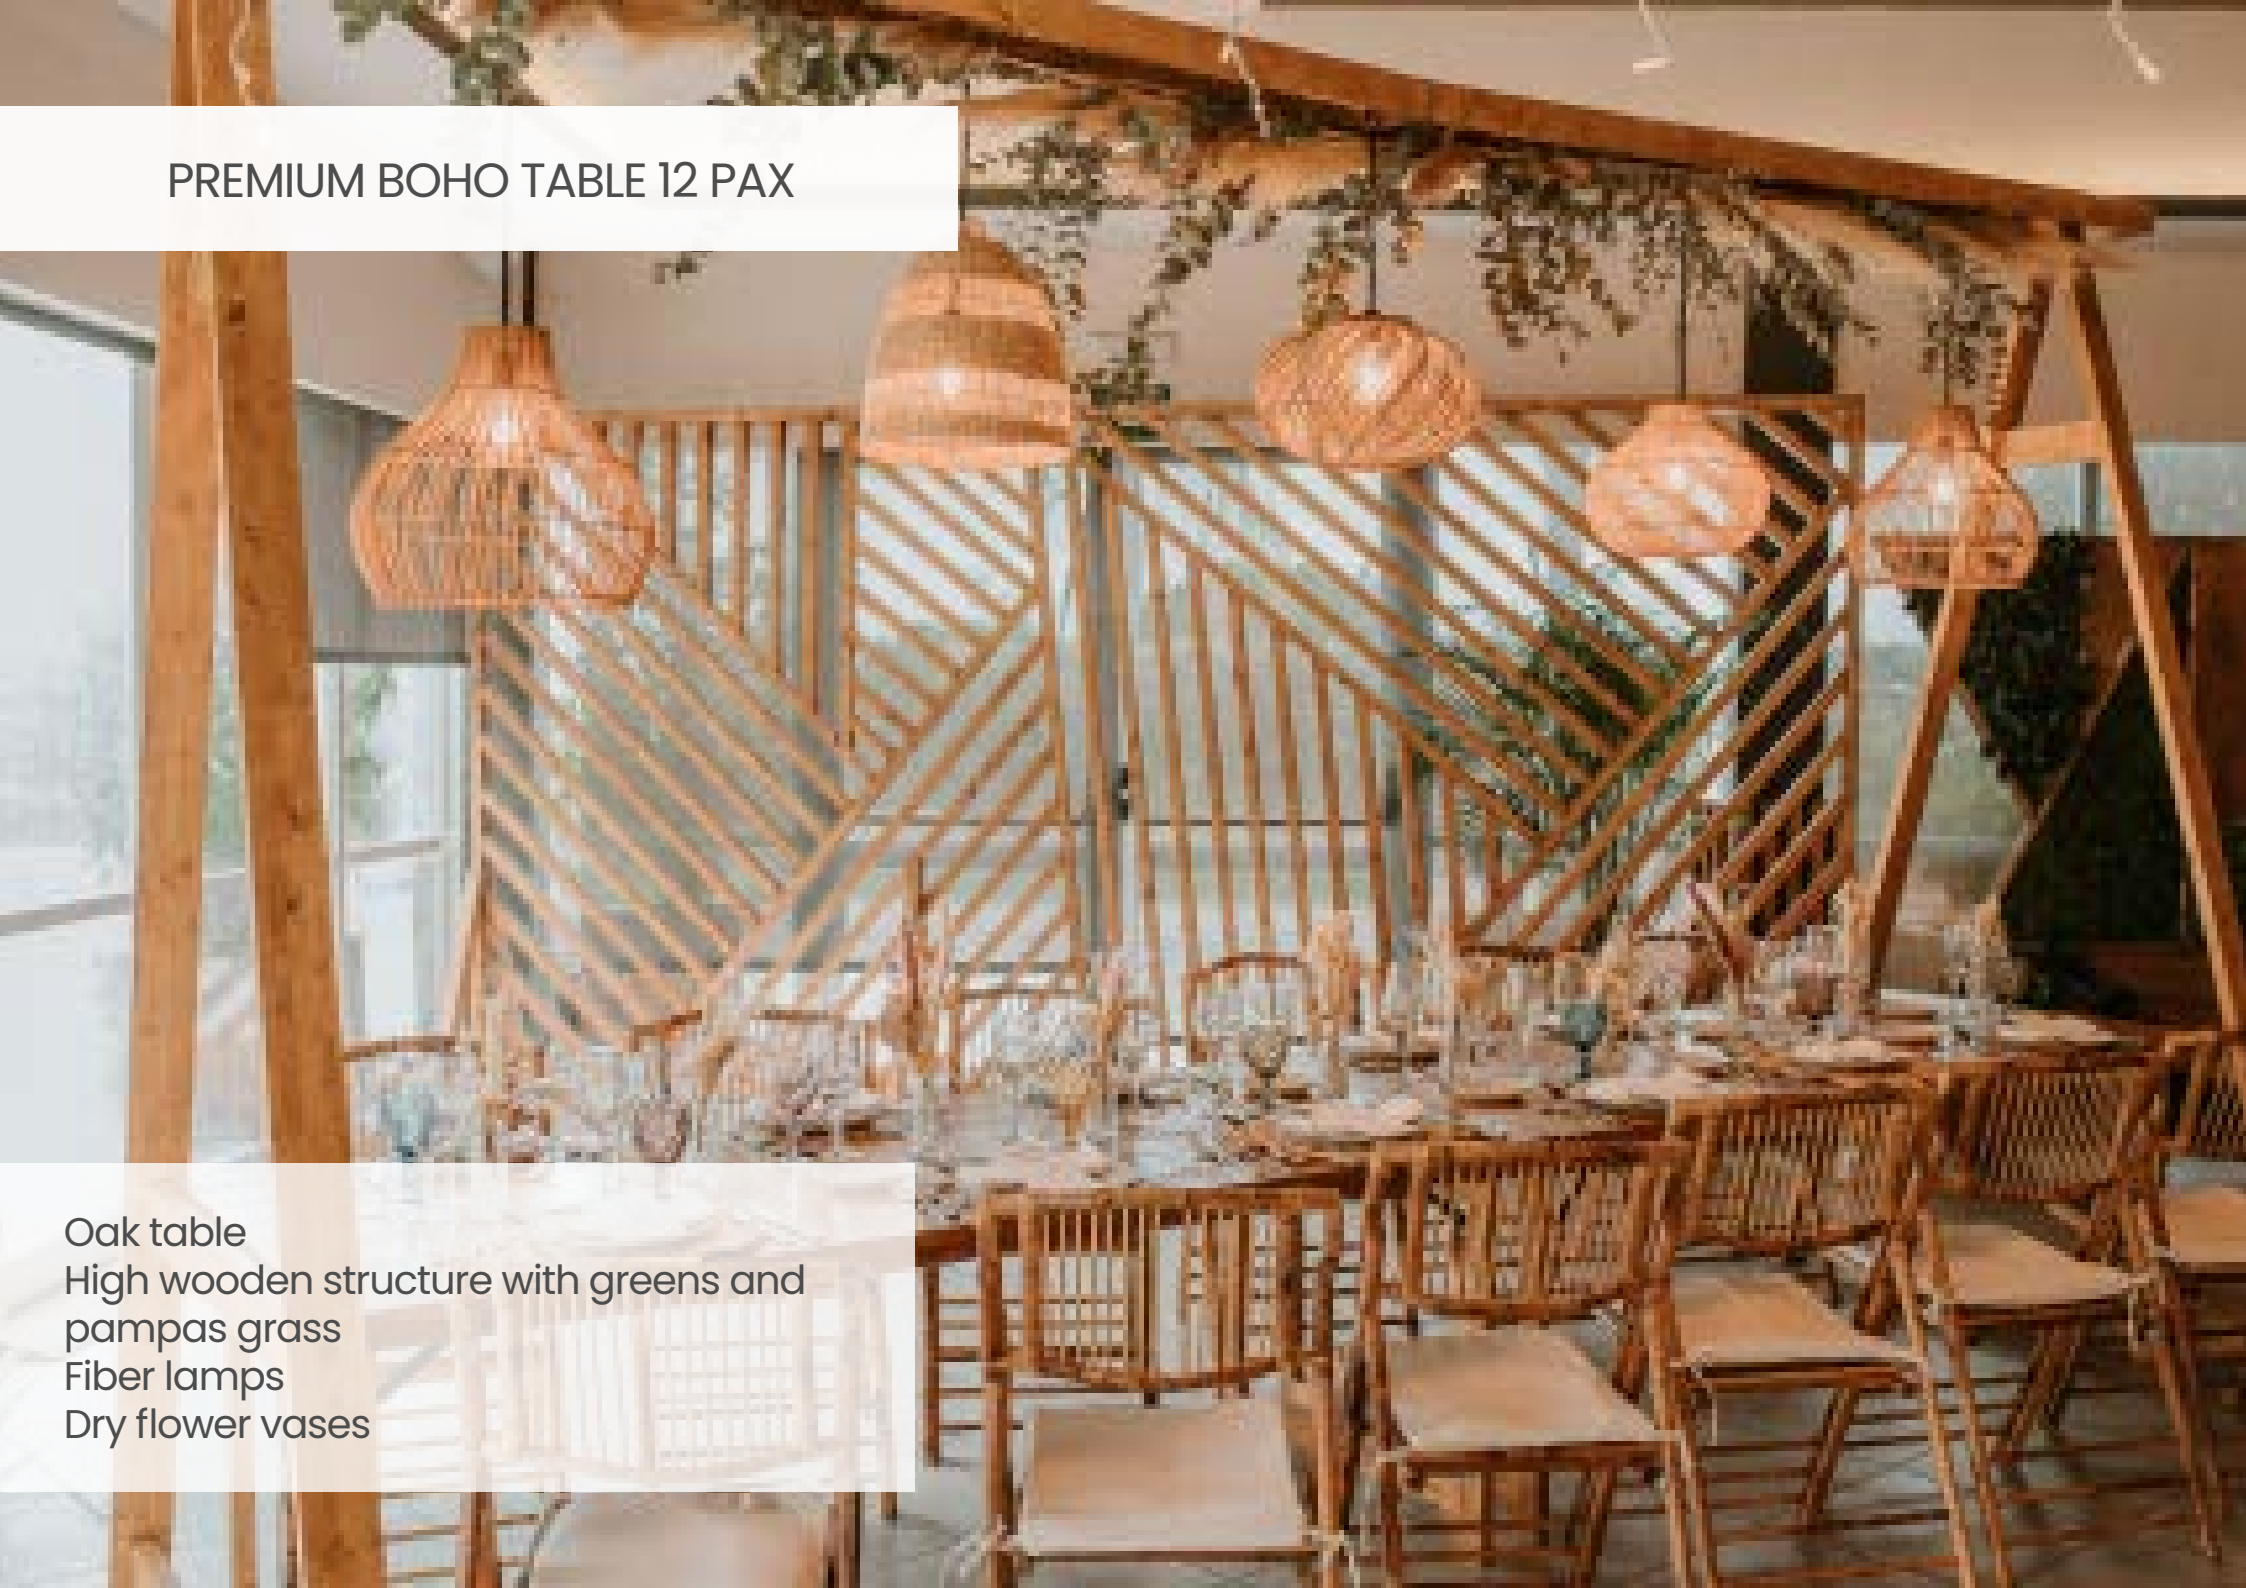

PREMIUM BOHO TABLE 12 PAX

Oak table
High wooden structure with greens and pampas grass
Fiber lamps
Dry flower vases