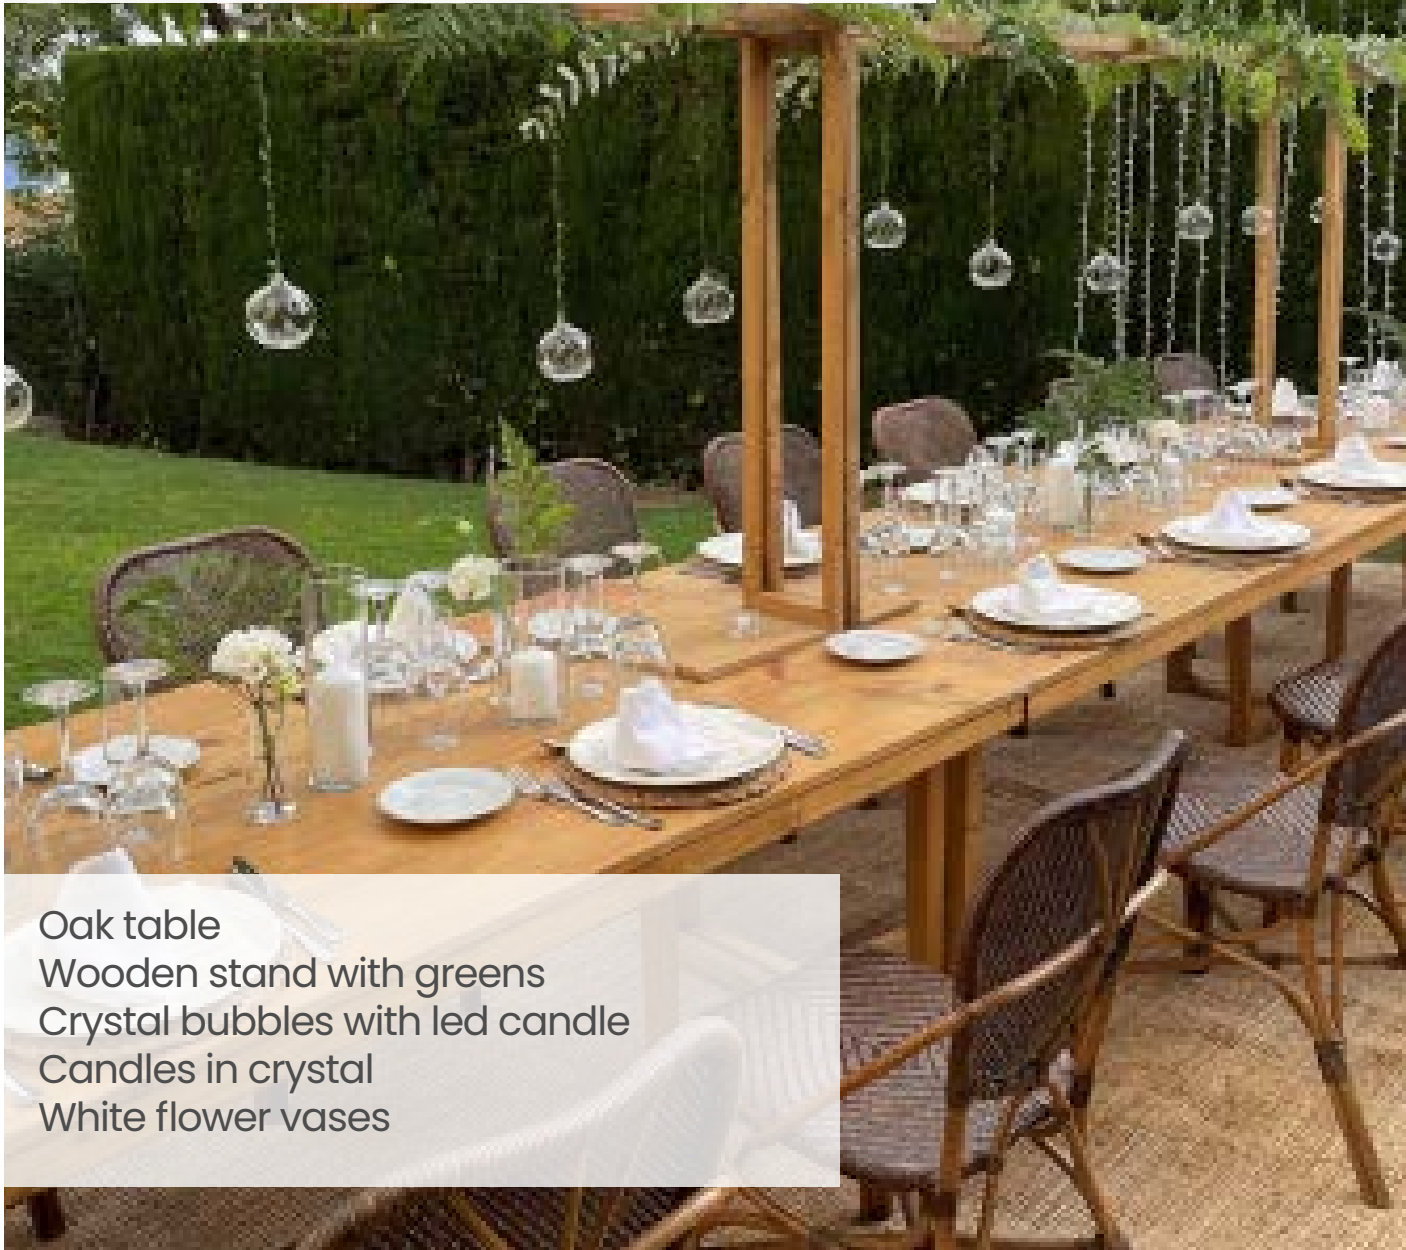

IMPERIAL WOODEN TABLE WITH AERIAL
DECORATION 6 PAX

Oak table
Wooden stand with greens
Crystal bubbles with led candle
Candles in crystal
White flower vases